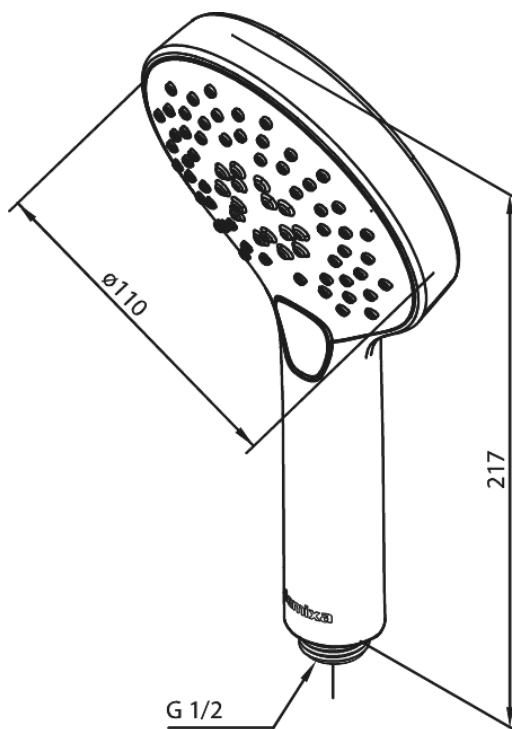

Silhouet

Hand Shower

Article no.: 7668679
Finish: Brushed Brass PVD
Series: Silhouet

EAN no.: 5708516828020

Standard features:

Water consumption max.9 l/min
3 spray modes

Product features

FM Mattsson Mora Group Denmark
Østbirkvej 2, DK-5240 Odense NØ